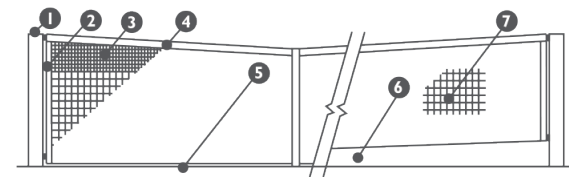

Choosing the right net

• Full width nets are for use with internal winder posts; our full width models are TN-A, TN-C and TN-D

• Nets with polyester top bands last longer than PVC top bands in hot and sunny conditions

EXTERNAL WINDER

INTERNAL WINDER

HOTSHOT NET FEATURES

- | | |
|-------------------------|-------------------------------------|
| 1 PLASTIC COATED CABLES | 5 FULL DROP FOR GRASS COURTS |
| 2 SIDE STICKS | 6 3/4 DROP FOR HARD SURFACED COURTS |
| 3 DOUBLE MESH | 7 BRAIDED TWINE |
| 4 POLYESTER TOP BAND | |

TN-A Contour

For use with internal winder posts

- Size: 42ft x 3ft (12.7m x 0.91m)
- Drop: full drop
- Netting materials: Braided 3.0mm
- Top band: Polyester 4 rows stitching
- Double layer: Top 6 rows
- Side dowels: 10mm
- Cable size: 6mm

TN-D

TN-D Professional

For use with internal winder posts

- Size: 42ft x 3ft (12.7m x 0.91m)
- Drop: 3/4 drop
- Netting materials: Braided 3.0mm
- Topband: PVC 4 rows stitching
- Side dowels: 10mm
- Cable size: 6mm