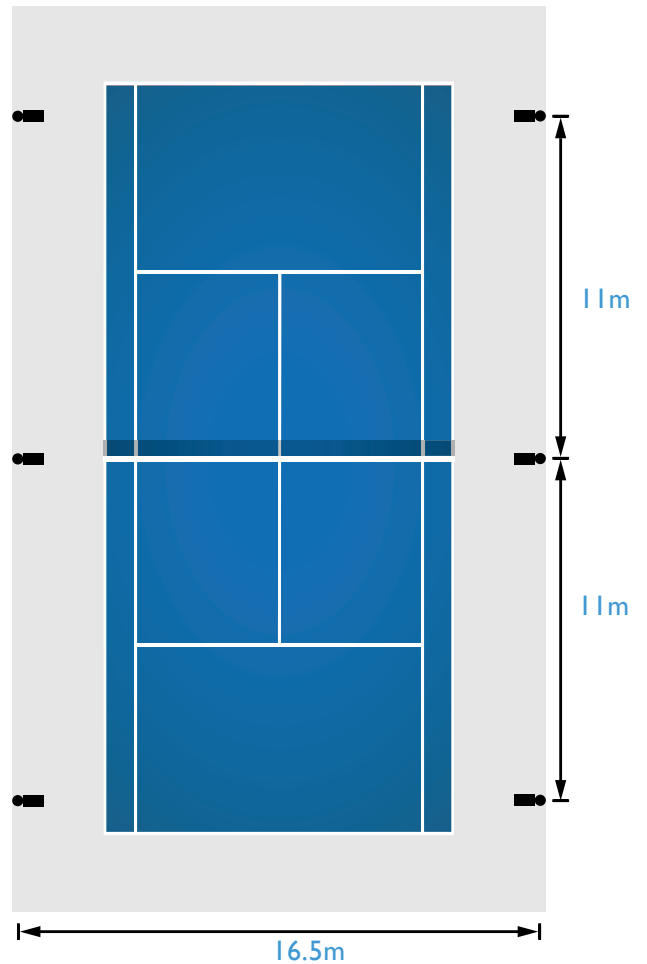

# LED LIGHTING COURT LAYOUT

## STANDARD RESIDENTIAL KIT

4x 400W  
Light Mounting Height 7m  
(8m pole - 1m in ground)

## COMPETITION DELUXE

6x 400W  
Light Mounting Height 7m  
(8m pole - 1m in ground)

Talk to us about twin court systems or light upgrade options.

0800 483 6647 | [sales@hotshot-sports.com](mailto:sales@hotshot-sports.com) | [www.hotshot-sports.com](http://www.hotshot-sports.com)