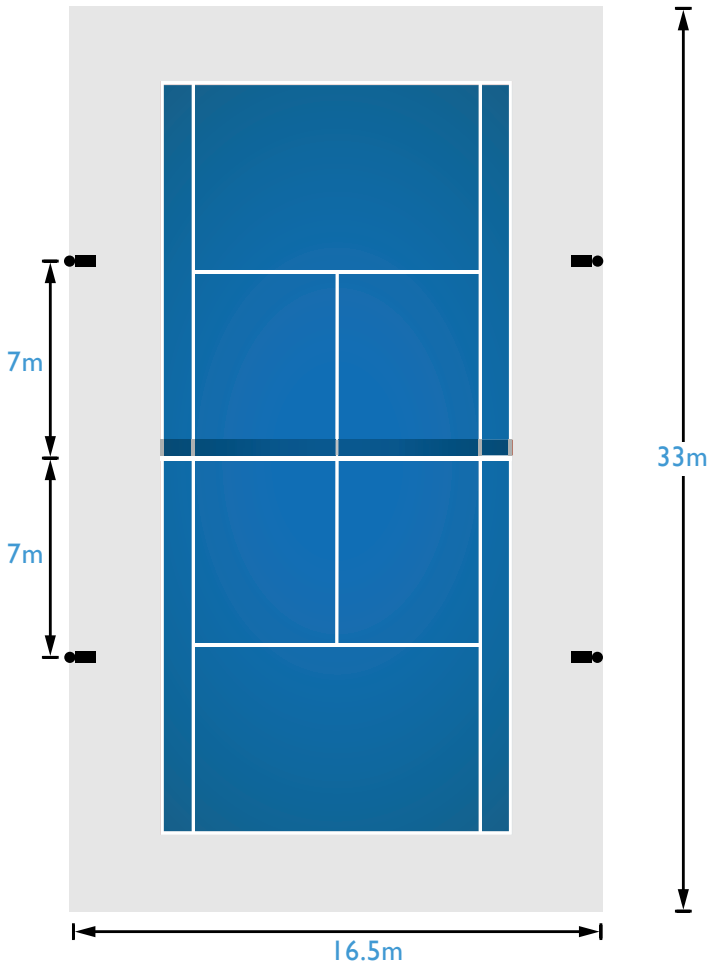

# LED LIGHTING COURT LAYOUT

## STANDARD RESIDENTIAL KIT

4x 400W  
Light Mounting Height 7m  
(8m pole - 1m in ground)

## COMPETITION DELUXE

6x 400W  
Light Mounting Height 7m  
(8m pole - 1m in ground)

Talk to us about twin court systems or light upgrade options.

0800 483 6647 | [sales@hotshot-sports.com](mailto:sales@hotshot-sports.com) | [www.hotshot-sports.com](http://www.hotshot-sports.com)