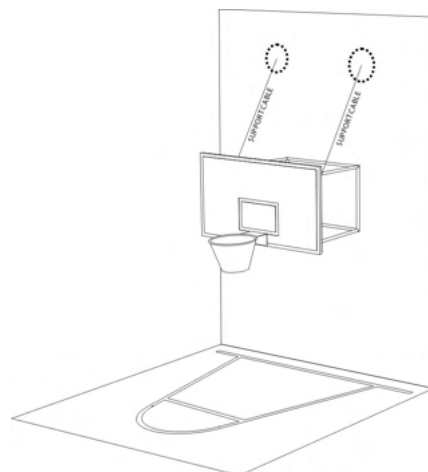

BASKETBALL WALL MOUNT UNITS

HotShot Wall Mount basketball systems help maximise gym space and are ideal for cross court basketball.

Key Features

- heavy duty steel frame with the option of galvanised or powder coated
- 1200 x 900mm backboard (marine plywood, perforated steel, stainless steel)
- heavy duty powder coated fixed hoop & net
- mount onto concrete, block or portal frame walls
- no frame bolts showing court face

Cross Court Unit

- frame outreach from 0 to 1m from wall to backboard

Cable Supported Unit

- frame outreach 0 to 2.4 metres from backboard to wall
- cable supports required

Optional Extra

- upgrade to a removable hoop & net

Made to order, price excludes shipping. To learn more about what we can offer, contact us to discuss your specific requirements.

Codes

Cross Court Unit: BB WMW

Cable Supported Unit: BB CWMW

Manufactured by www.hotshot-sports.com