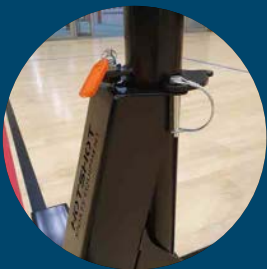

BASKETBALL MINI BALL MOBILE TOWER

HotShot miniball mobile towers are designed with ease of set up, storage and safety in mind. These towers are easy to assemble and extremely strong.

Key Features

- dual safety locking mechanism allows the pole to self lock when upright. The locking collars provide added safety for unauthorised use
- narrow enough to fit through a standard doorway
- fixed hoop at junior height 8' / 2.44m
- 1000 x 700mm 4.5mm polycarbonate backboard
- designed for indoor use
- mounted on 4 non-marking casters with 2 brakes
- concrete base weight provides extra stability
- steel, powder coat finish
- made to order, price excludes shipping