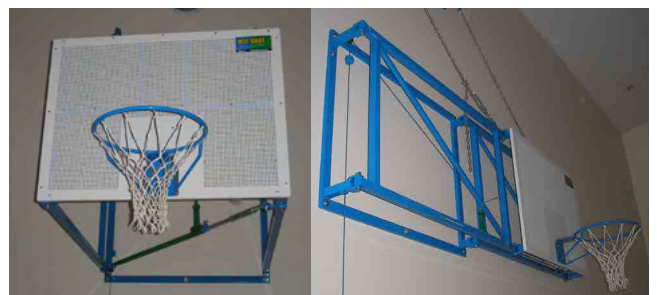

BASKETBALL FOLD BACK SYSTEM

HotShot Basketball fold back systems are designed to fold flat against the wall and then lock into place when not in use. Ideal for multi code areas. You can choose a system from 0-4m outreach, from wall to backboard. Folding back is effortless with an extension handle that attaches to the bottom of the board.

Key Features

- off-set hinges to allow the unit to fold flat against a wall
- telescopic backstop locking brace with spring release cord that attaches to the wall
- comes standard with a heavy duty bolt on hoop which can be upgraded to a sprung hoop
- the unit can be made right to left or left to right (please state when ordering)
- backboards options available 1050 x 1800m or 1200x900m glass, steel or plywood
- note: safety support cables are required for outreaches from 2-4m
- made to order; price excludes shipping