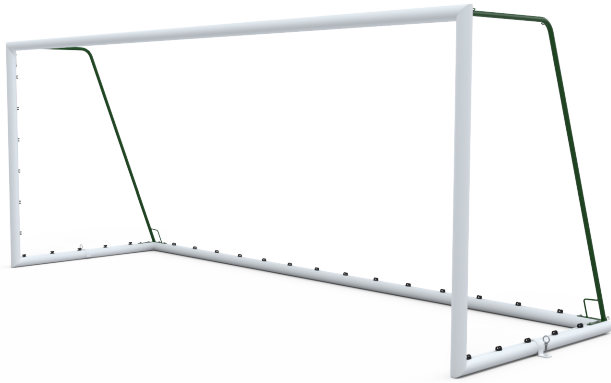

Portable aluminium junior goal Ø 90mm. Anchorage included

Height	Length	Depth	Cross-section		Weight/pair	Material	Colour
2.0m	5.0m	Top : 0.8m Bottom : 1.5m	Round	Ø 90mm	125 kg	Aluminium	White powder-coated

## STRENGTHS

1. Aluminium internal sleeve coupling for added resistance
2. 2.2 to 3mm aluminium profile thickness
3. Ø34mm fixed side frame on the angle. Provides better load distribution.