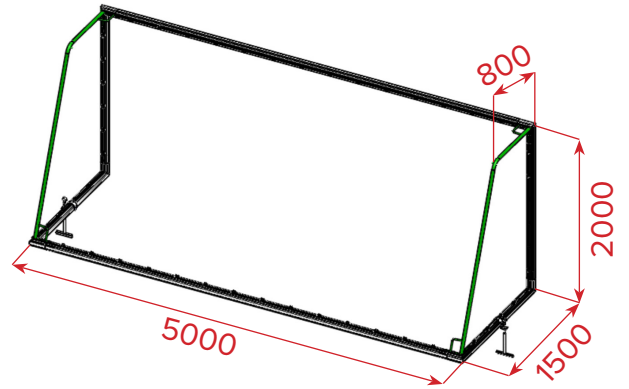

Portable aluminium junior goal Ø 90mm. Anchorage included

Height	Length	Depth	Cross-section		Weight/pair	Material	Colour
2.0m	5.0m	Top : 0.8m Bottom : 1.5m	Round	Ø 90mm	125 kg	Aluminium	White powder-coated

## STRENGTHS

1. Aluminium internal sleeve coupling for added resistance
2. 2.2 to 3mm aluminium profile thickness
3. Ø34mm fixed side frame on the angle. Provides better load distribution.