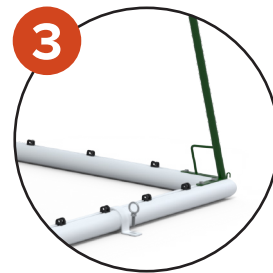

Portable aluminium junior goal Ø 90mm. Anchorage included

Height	Length	Depth	Cross-section		Weight/pair	Material	Colour
2.0m	5.0m	Top : 0.8m Bottom : 1.5m	Round	Ø 90mm	125 kg	Aluminium	White powder-coated

## STRENGTHS

1. Aluminium internal sleeve coupling for added resistance
2. 2.2 to 3mm aluminium profile thickness
3. Ø34mm fixed side frame on the angle. Provides better load distribution.